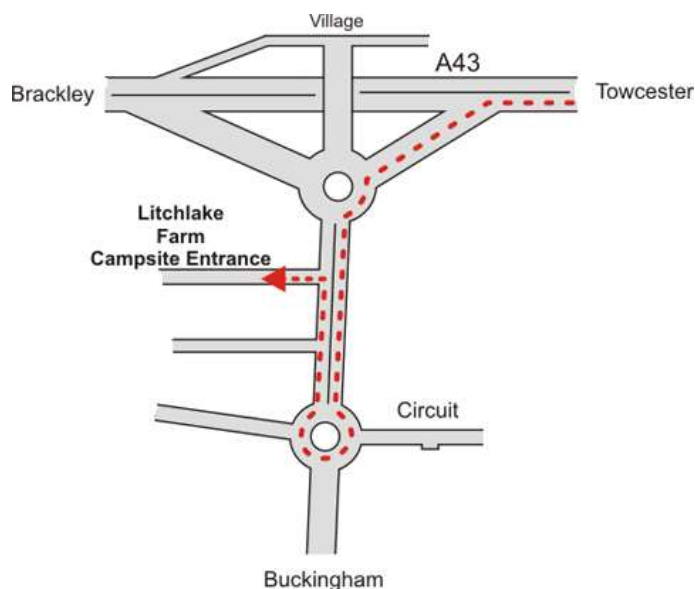

How to Find Us – At Normal Times:

After 5am Friday, the **INBOUND** traffic system will change to a **one way system** in towards the circuit so be aware of signs to Litchlake campsite:

From the A43 North: Take the right hand lane off the slip road at Silverstone - NB Ensure your [vehicle pass](#) is clearly displayed in the front windscreen and wait for the assistance of traffic marshals to complete the manoeuvre across the junction at the top of the slip road.

From the A43 South: Go the wrong way up slip road to circuit.

How to Find us – One Way System: